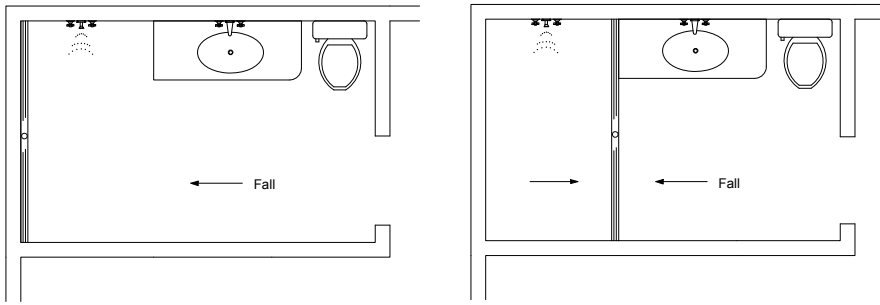

65G40 Bathroom

For 65ARG40, 65PHG40, 65PSG40, 65TRG40, and 65TRTiG40.

NOTE, refer to AS3500 for specific outlet pipe sizes related to your specific installation.

NOTE, this method requires the channel system to be ABOVE and SEPARATE from the WATERPROOFING.