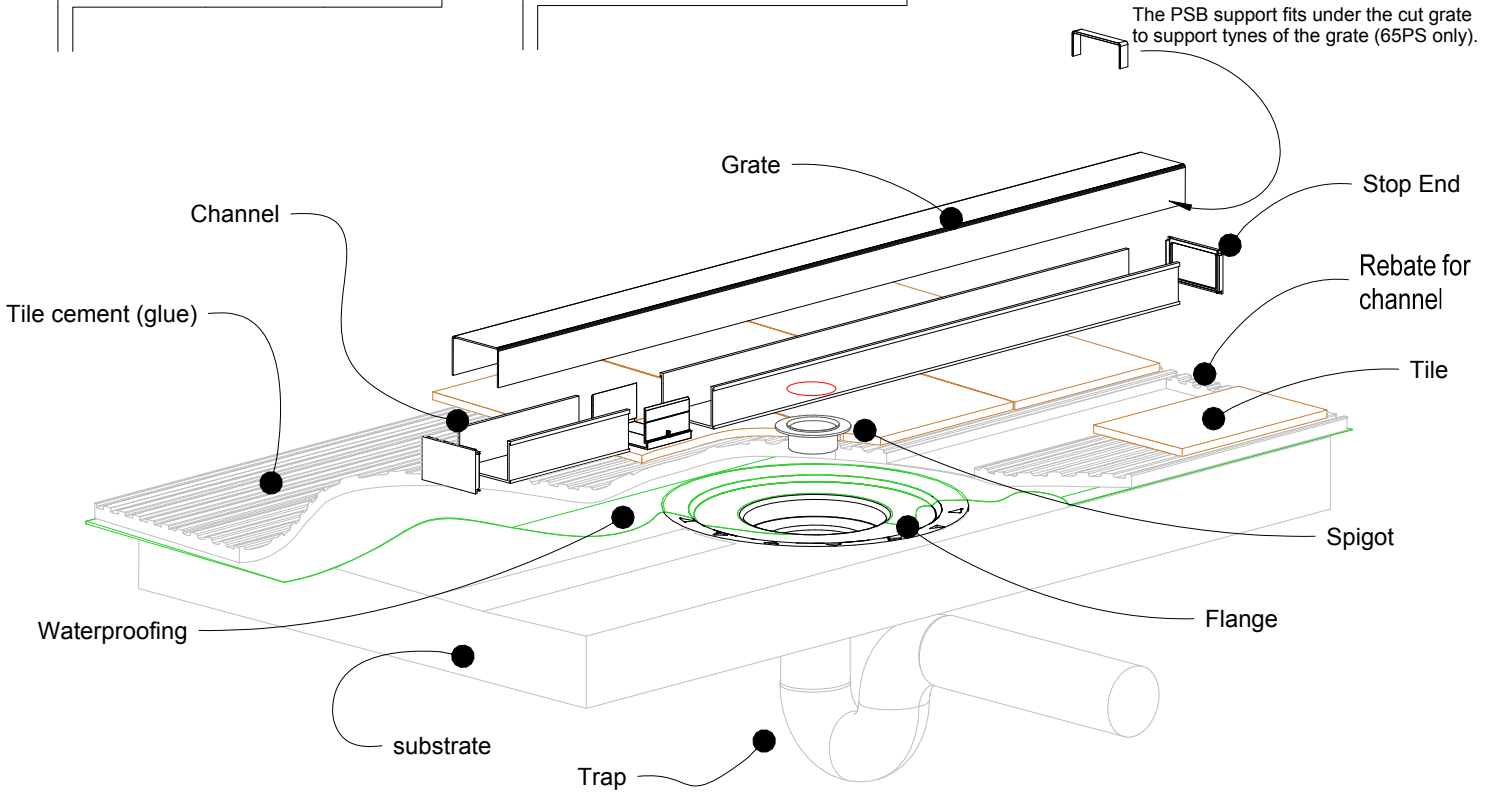

65G40 Bathroom

For 65ARG40, 65PHG40, 65PSG40, 65TRG40, and 65TRTiG40.

NOTE, refer to AS3500 for specific outlet pipe sizes related to your specific installation.

NOTE, this method requires the channel system to be ABOVE and SEPARATE from the WATERPROOFING.